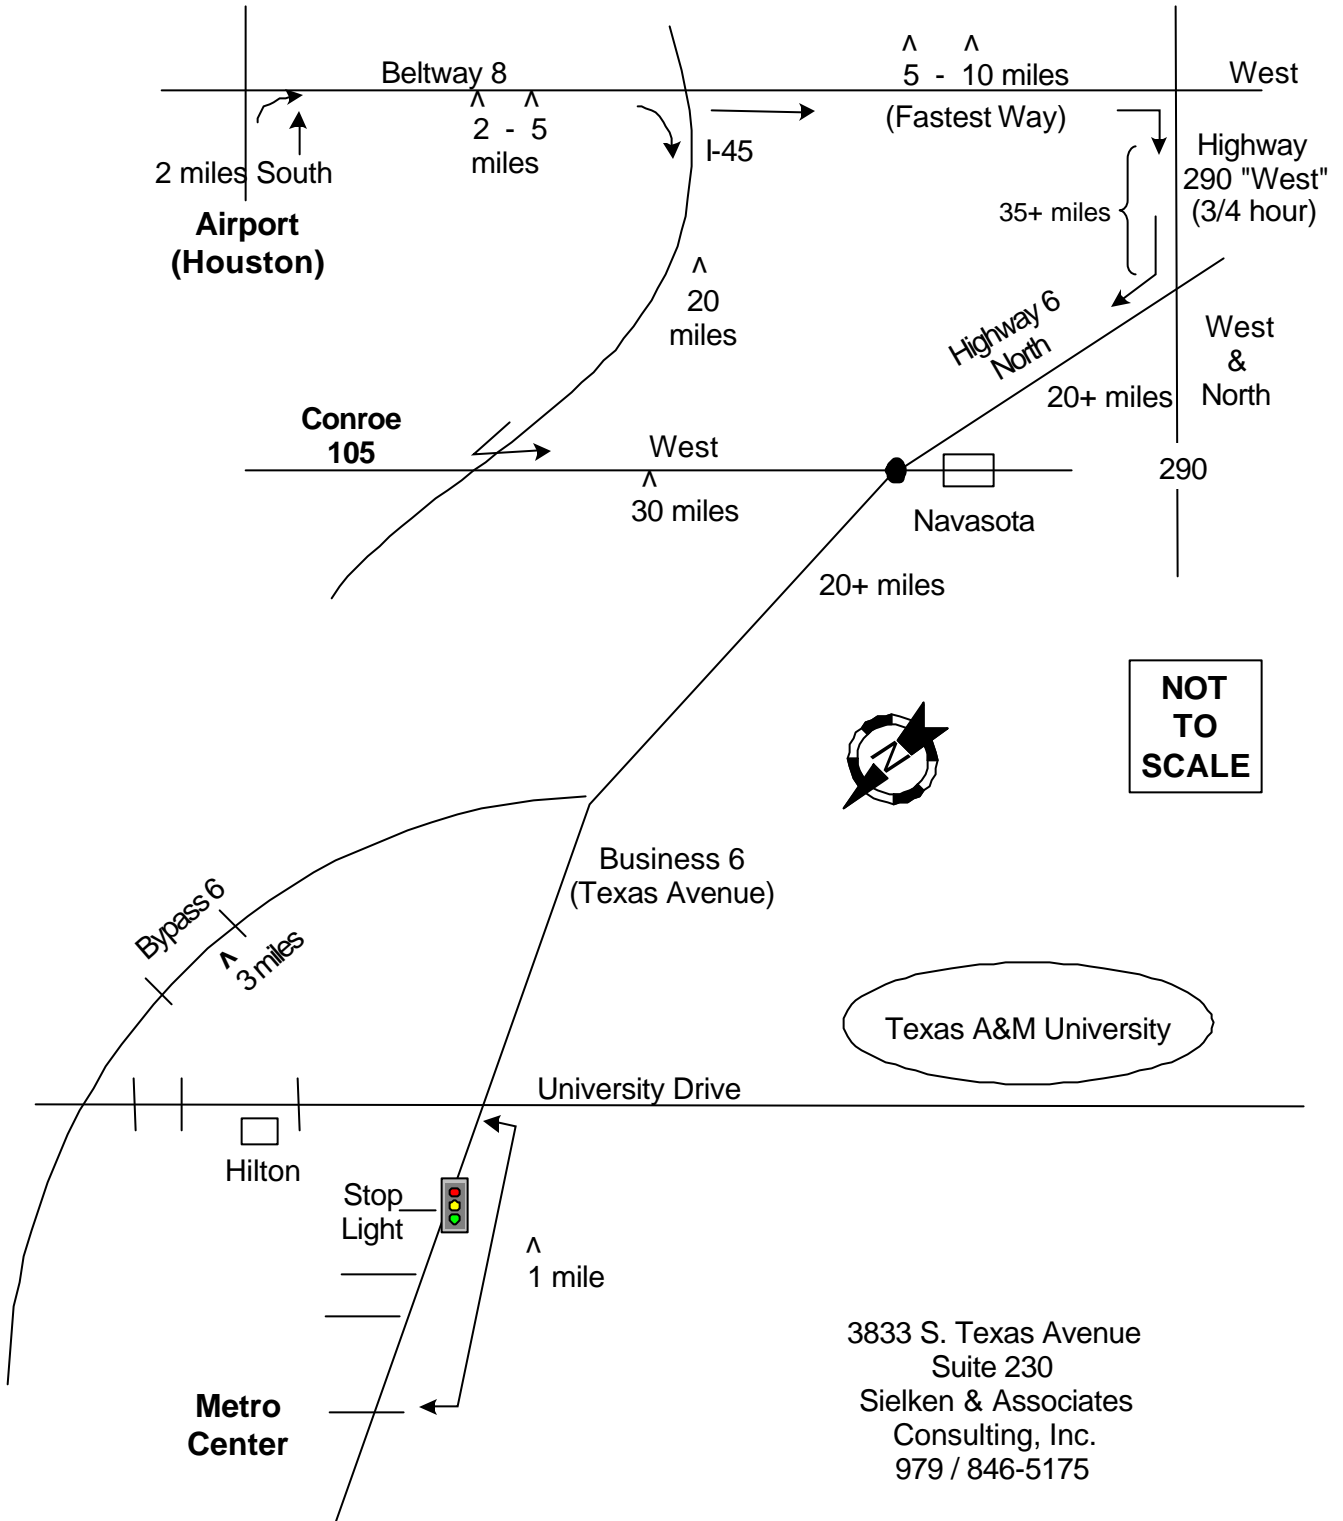

George Bush Intercontinental Airport (IAH) to College Station

3833 S. Texas Avenue
Suite 230
Sielken & Associates
Consulting, Inc.
979 / 846-5175